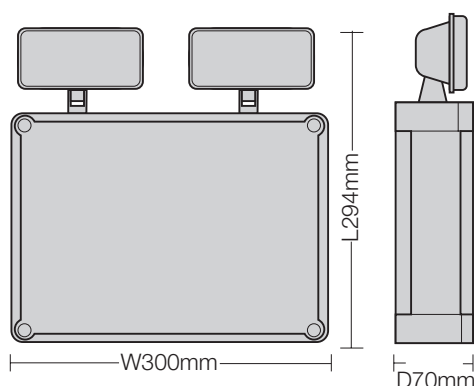

Emergency LED Twin Spot

TS100

The LED Emergency Twin Spot has directional heads designed for high ceiling emergency lighting in commercial sites, warehouses, retail outlets, factories and sports halls.

Product Specification

- IP/IK: IP20/IK08
- LED: 2 x 54pcs
- Material: Polycarbonate
- Lumen Output: 490lm
- Colour Temperature: 6000K
- Guarantee: 1 year
- Life Expectancy: 30,000 hours
- Working Temperature: 0°C to 40°C
- Power Factor: 0.87
- 20mm cable entries
- 24 hours charging time
- 3 hours emergency duration
- 3V deep discharge protection
- 3.6V 6000mAH Ni-Cd battery included
- 4.3V overcharge protection
- Class 1 safety classification

Dimensions (LxWxD mm)

- 294 x 300 x 70

Bull Products Ltd
Beacon House, 4 Beacon Road
Rotherwas, Hereford HR2 6JF

Registered in England & Wales
Registered Number 8587906
VAT Number 873 5255 05

01432 806806
sales@bullproducts.co.uk
www.bullproducts.co.uk