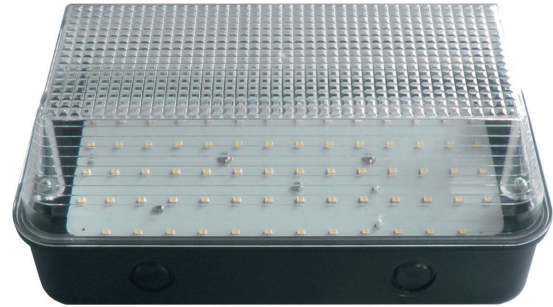

LED Bulkhead

BL8W/E

The LED Bulkhead comes with a clear prismatic diffuser. It is ideal for use in 110V or 240V applications on construction and commercial sites, and also in factories.

Product Specification

- IP/IK: IP65/IK08
- LED: SMD 2835 0.2W/pcs
- Material: Polycarbonate
- Lumen Output: 1800lm
- Colour Temperature: 6000K
- Guarantee: 2 years
- Life Expectancy: 30,000 hours
- Working Temperature: -20°C to 50°C
- Black finish
- Clear diffuser

Dimensions (LxWxD mm)

- 240 x 120 x 114